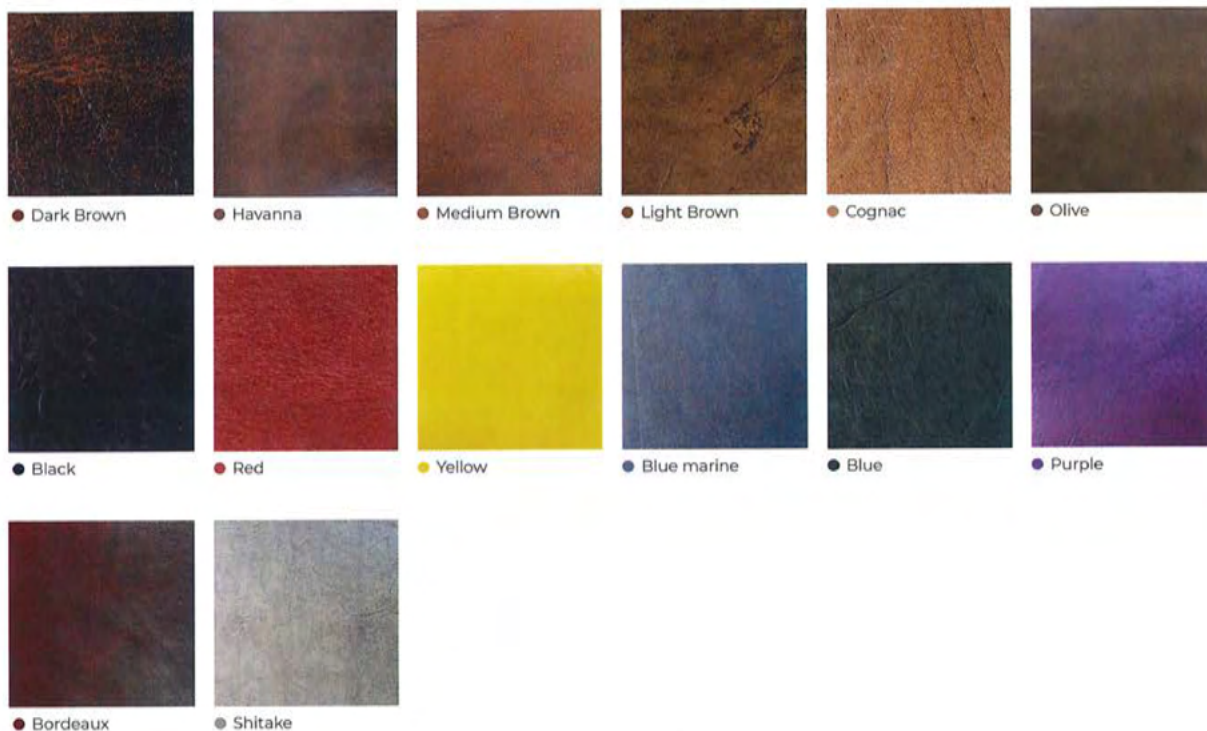

Tapisserie

Finitions cuir / Leather finishes