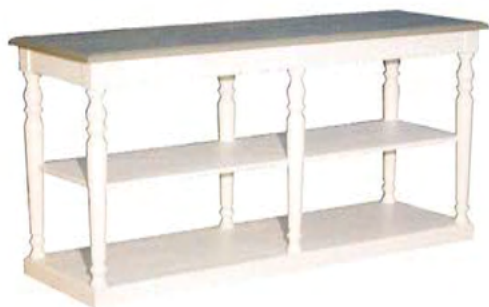

Consoles

Consoles

D273

Blanc - Top Gris
White - Grey top
180x60x90